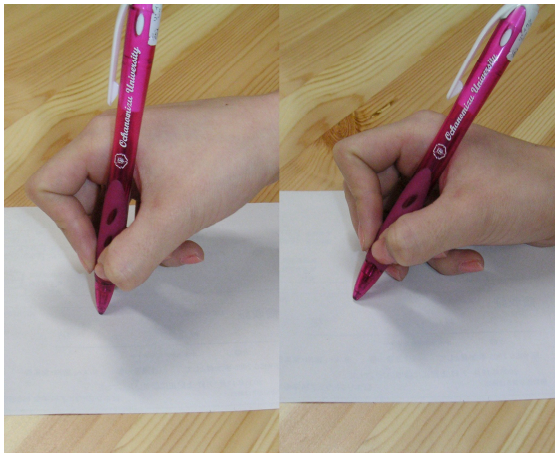

# Mobile Interaction Using Paperweight Metaphor

Itiro Sio [sio@acm.org](mailto:sio@acm.org) Hitomi Tsujita (Ochanomizu University)

Seamless switching of scrolling mode and other operation mode

## Interface Using Paperweight Metaphor

Paperweight Metaphor

(We must hold it down it by our hand to write letters on it)

A user scrolls the map while not touching the sensor and dragging

Place a touch sensor electrode under a PDA display where user's palm will be hit

A user draws handwritten note while touching the sensor